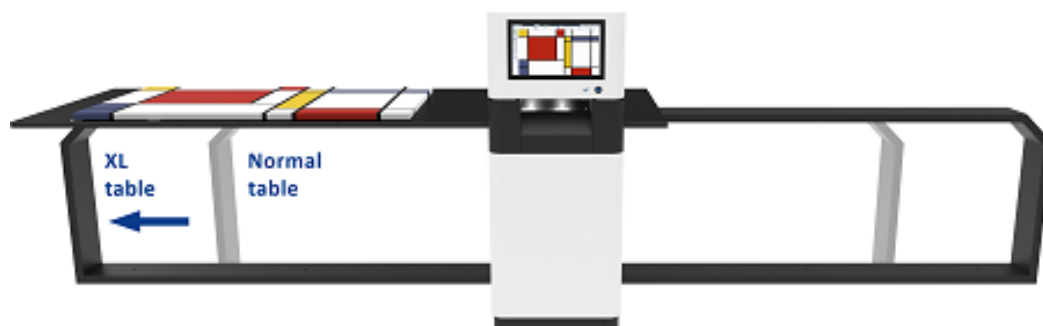

[The WideTEK 36ART, with the optional scanning table extension](#)