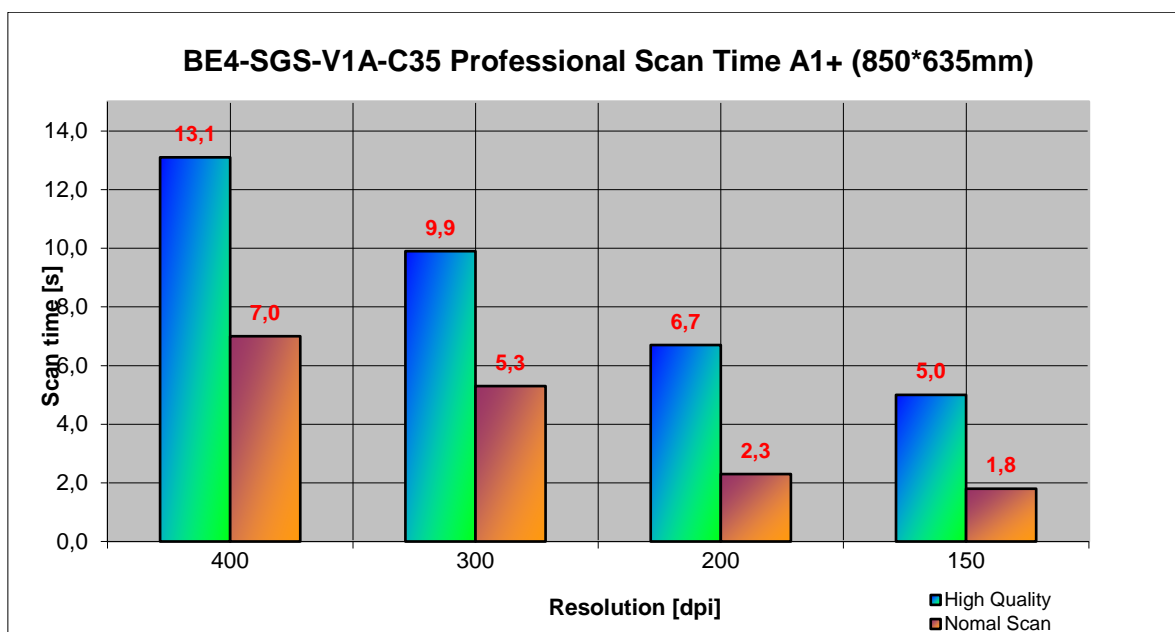

Bookeye 4 V1A-C35 Professional

Scanning Speed

The scanning speed depends on the resolution alone. The Bookeye 4 scanner always scans in full color, even if bitonal image output is selected. This produces the best possible images.

The following table shows the scan speed depending on the resolution.

Optical System

Maximum scan area	635 x 850 mm (> DIN A1)
	25 x 33.5 inch
Scanner resolution	600 x 600 dpi
Pixel dimension	9.3 x 9.3 µm
Minimum document size	100 x 100 mm / 4 x 4 inch
Sensor type	CCD camera
Grayscale digitization	12 bit
Color digitization	36 bit
Scan modes	24 bit color, 8 bit grayscale, bitonal, enhanced halftone
File Formats	PDF, PDF/A, JPEG, PNM, TIFF uncompressed, TIFF G4 (CCITT), Multipage PDF, TIFF

Illumination System

Light source	White LEDs, classified according IEC 60825-1:Class 1
Warm-up time	None.
Temperature dependency	None
UV / IR emission	None
Lamp lifetime	50,000 hours (typ.)

Electrical Specifications

External Power Supply

Voltage	100 – 240 V AC
Frequency	50/60 Hz

Power Consumption

Standby	33 W
Ready to scan, monitor on	≤ 90 W
Scanning	≤ 130 W
Fully automatic scan cycle	≤ 230 W

Dimensions and Weight

Scanner outer dimensions, Book cradles closed	1700 x 1100 x 960 mm (H x W x D) 67 x 43.3 x 37.8 inch
Weight of scanner	Approx. 140 kg / 309 lbs.