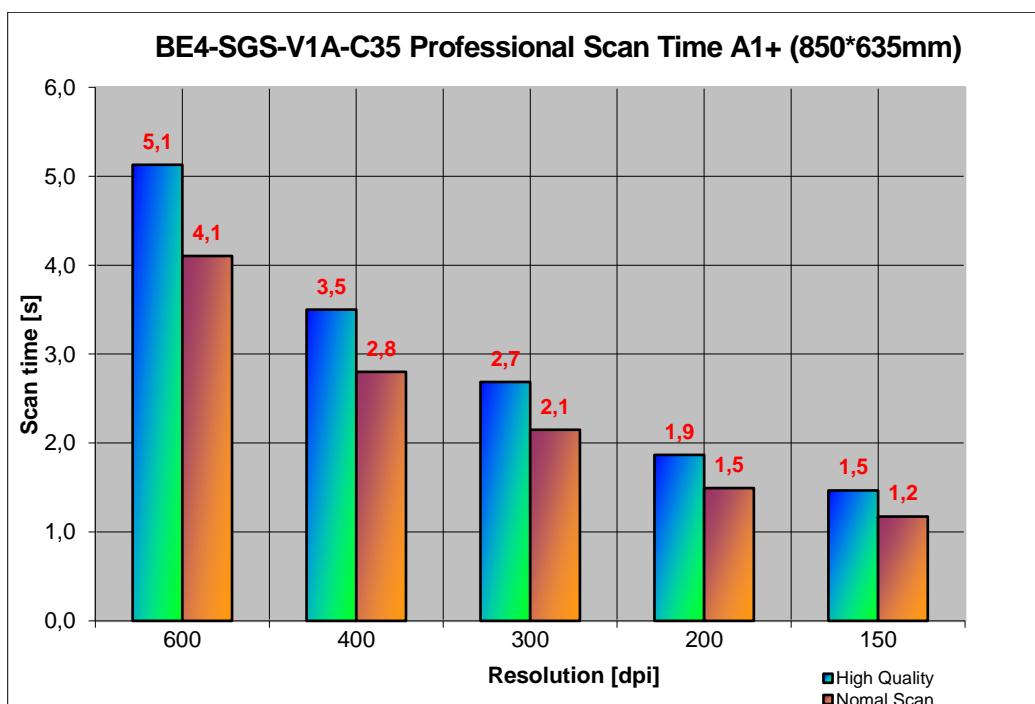

Bookeye 4 V1A-C35 Professional

Scanning Speed

The scanning speed depends on the resolution alone. The Bookeye 4 scanner always scans in full color, even if bitonal image output is selected. This produces the best possible images.

The following table shows the scan speed depending on the resolution.

Optical System

Maximum scan area	635 x 850 mm (25 x 33.5 inches) 8% > DIN A1
Scanner resolution	600 x 600 dpi
Pixel dimension	9.3 x 9.3 µm
Minimum document size	100 x 100 mm (4 x 4 inches)
Camera	CCD camera, 45,000 pixels (22,500 Color, 22,500 B&W)
Grayscale digitization	16 bit
Color digitization	48 bit
Scan modes	24 bit color, 8 bit grayscale, bitonal, enhanced halftone
File Formats	Multipage PDF (PDF/A) and TIFF, JPEG, JPEG 2000, PNM, PNG, BMP, TIFF (Raw, G3, G4, LZW, JPEG), AutoCAD DWF, JBIG, DjVu, DICOM, PCX, Postscript, EPS, Raw data

Illumination System

Light source	White LEDs, classified according IEC 60825-1:Class 1
Warm-up time	None.
Temperature dependency	None
UV / IR emission	None
Lamp lifetime	50,000 hours (typ.)

Electrical Specifications

External Power Supply

Voltage	100 – 240 V AC
Frequency	50/60 Hz

Power Consumption

Standby	33 W
Ready to scan, monitor on	< 90 W
Scanning	< 130 W
Fully automatic scan cycle	< 230 W

Dimensions and Weight

Scanner outer dimensions, Book cradles closed (H x W x D)	1700 x 1100 x 960 mm (67 x 43.3 x 37.8 inches)
Weight of scanner	140 kg (309 lbs.)