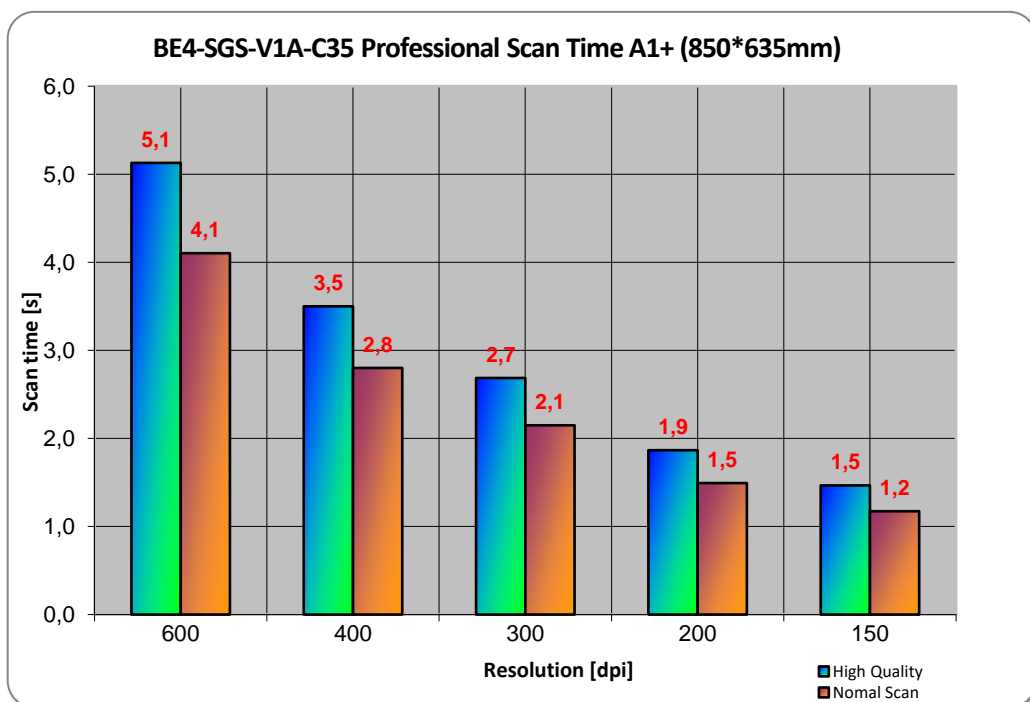

### Scanning Speed

The scanning speed depends on the resolution alone. The Bookeye 4 scanner always scans in full color, even if bitonal image output is selected. This produces the best possible images. The following table shows the scan speed depending on the resolution.

## Optical System

Maximum scan area	635 x 850 mm (25 x 33.5 inches) 8% > DIN A1
Scanner resolution	600 x 600 dpi
Pixel dimension	9.3 x 9.3 µm
Minimum document size	100 x 100 mm (4 x 4 inches)
Camera	CCD camera, 45,000 pixels (22,500 Color, 22,500 B&W)
Color depth	48 bit color 16 bit grayscale
Scan modes	24 bit color, 8 bit grayscale, bitonal, enhanced halftone
File Formats	Multipage PDF (PDF/A) and TIFF, JPEG, JPEG 2000, PNM, PNG, BMP, TIFF (Raw, G3, G4, LZW, JPEG), AutoCAD DWF, JBIG, DjVu, DICOM, PCX, Postscript, EPS, Raw data