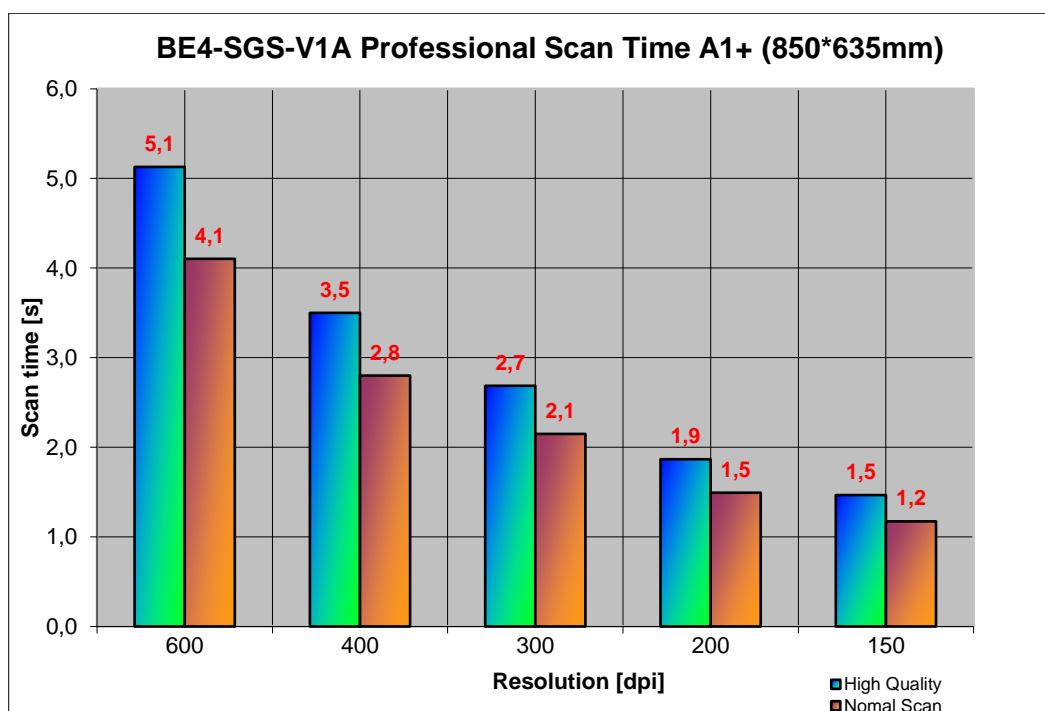

Bookeye 4 V1A Professional

Scanning Speed

The scanning speed depends on the resolution alone. The Bookeye 4 scanner always scans in full color, even if bitonal image output is selected. This produces the best possible images.

The following table shows the scan speed depending on the resolution.

Optical System

Maximum scan area	635 x 850 mm (25 x 33.5 inches), 8% > DIN A1
Scanner resolution	600 x 600 dpi
Pixel dimension	9.3 x 9.3 µm
Minimum document size	100 x 100 mm (4 x 4 inches)
Camera	CCD camera, 45,000 pixels (22,500 Color, 22,500 B&W)
Grayscale digitization	16 bit
Color digitization	48 bit
Scan modes	24 bit color, 8 bit grayscale, bitonal, enhanced halftone
File Formats	Multipage PDF (PDF/A) and TIFF, JPEG, JPEG 2000, PNM, PNG, BMP, TIFF (Raw, G3, G4, LZW, JPEG), AutoCAD DWF, JBIG, DjVu, DICOM, PCX, Postscript, EPS, Raw data

Illumination System

Light source	White LEDs, classified according IEC 60825-1:Class 1
Warm-up time	None.
Temperature dependency	None
UV / IR emission	None
Lamp lifetime	50,000 hours (typ.)

Electrical Specifications

Scanner

Voltage	24 V DC
Current	Max. 5 A

Power Consumption

Sleep	< 0.5 W
Standby	2.5 W
Ready to scan, monitor on	75 W
Scanning	130 W

Dimensions and Weight

Scanner outer dimensions (H x W x D)	1100 x 880 x 855 mm (43.3 x 34.6 x 33.7 inches)
Scanner outer dimensions, book cradle opened (H x W x D)	1100 x 1000 x 855 mm (43.3 x 39.4 x 33.7 inches)
Weight of scanner	77 kg (170 lbs.)