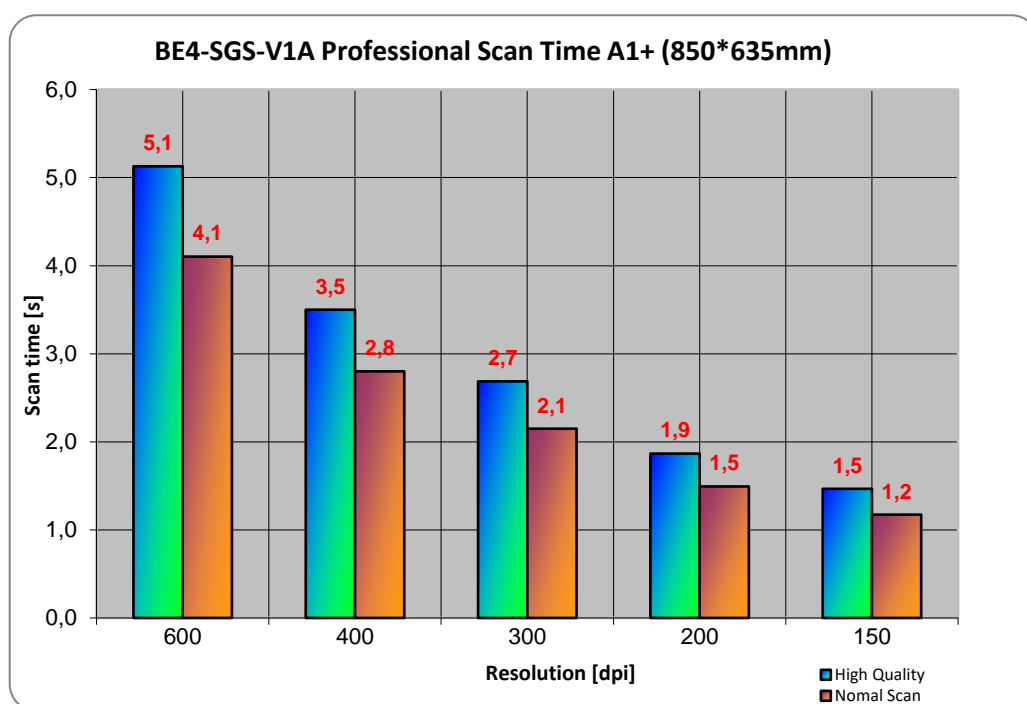

### Scanning Speed

The scanning speed depends on the resolution alone. The Bookeye 4 scanner always scans in full color, even if bitonal image output is selected. This produces the best possible images. The following table shows the scan speed depending on the resolution.

## Optical System

Maximum scan area	635 x 850 mm (25 x 33.5 inches), 8% > DIN A1
Scanner resolution	600 x 600 dpi
Pixel dimension	9.3 x 9.3 µm
Minimum document size	100 x 100 mm (4 x 4 inches)
Camera	CCD camera, 45,000 pixels (22,500 Color, 22,500 B&W)
Color depth	48 bit color 16 bit grayscale
Scan modes	24 bit color, 8 bit grayscale, bitonal, enhanced halftone
File Formats	Multipage PDF (PDF/A) and TIFF, JPEG, JPEG 2000, PNM, PNG, BMP, TIFF (Raw, G3, G4, LZW, JPEG), AutoCAD DWF, JBIG, DjVu, DICOM, PCX, Postscript, EPS, Raw data