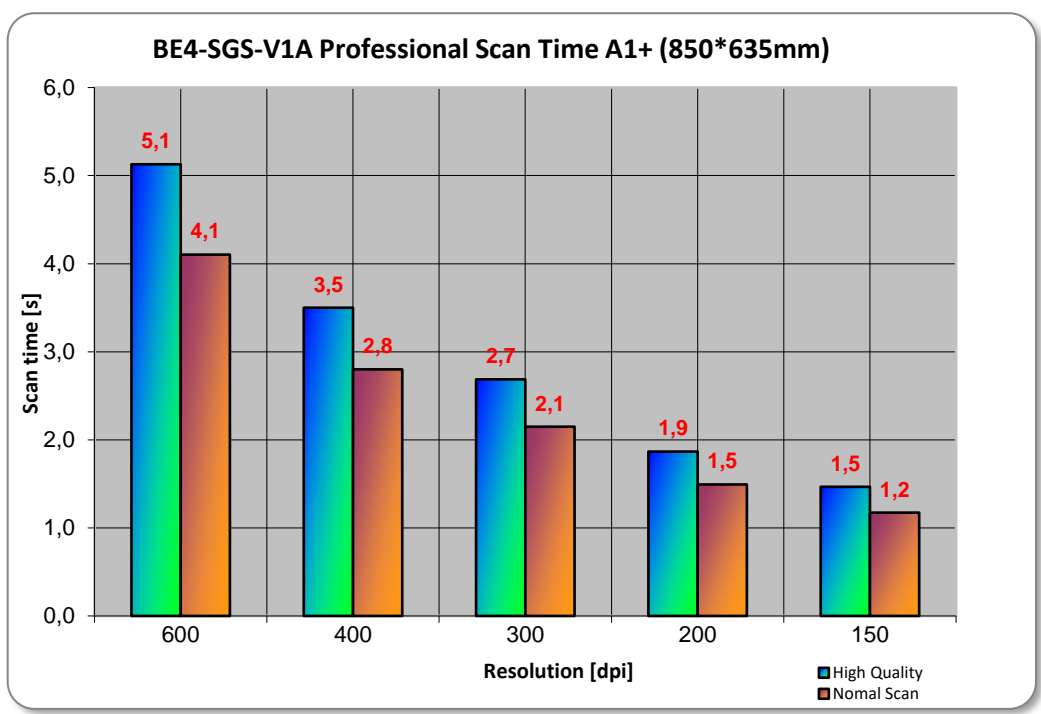

### Scanning Speed

The scanning speed depends on the resolution alone. The Bookeye 4 scanner always scans in full color, even if bitonal image output is selected. This produces the best possible images. The following table shows the scan speed depending on the resolution.

## Optical System

Maximum scan area	635 x 850 mm (25 x 33.5 inches), 8% > DIN A1
Scanner resolution	600 x 600 dpi
Pixel dimension	9.3 x 9.3 µm
Minimum document size	100 x 100 mm (4 x 4 inches)
Camera	CCD camera, 45,000 pixels (22,500 Color, 22,500 B&W)
Color depth	48 bit color 16 bit grayscale
Scan modes	24 bit color, 8 bit grayscale, bitonal, enhanced halftone
File Formats	Multipage PDF (PDF/A) and TIFF, JPEG, JPEG 2000, PNM, PNG, BMP, TIFF (Raw, G3, G4, LZW, JPEG), AutoCAD DWF, JBIG, DjVu, DICOM, PCX, Postscript, EPS, Raw data