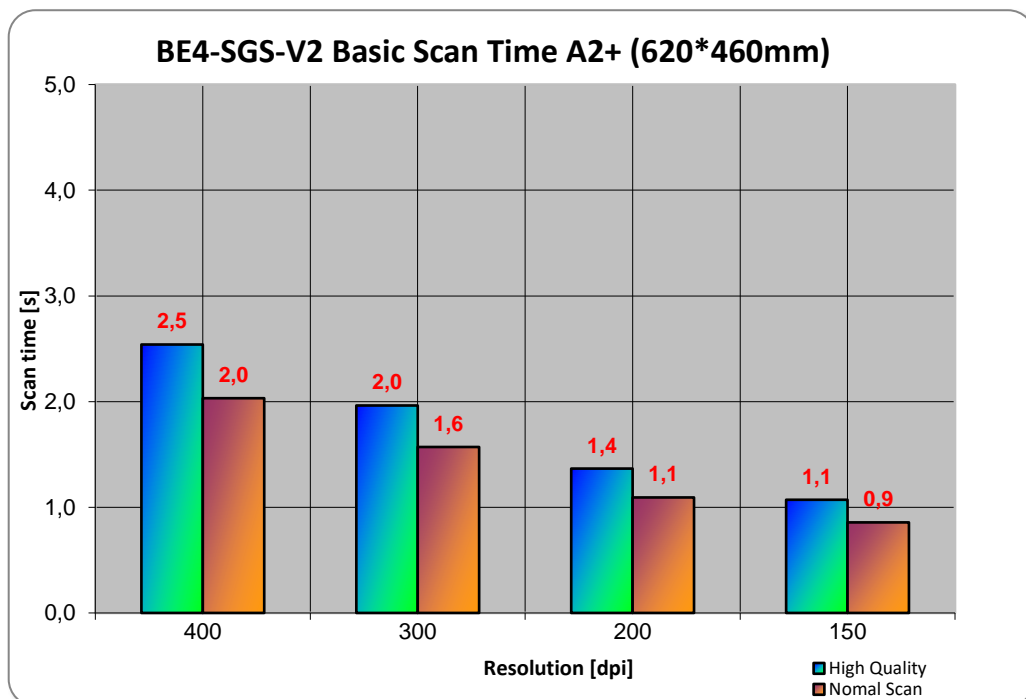

Bookeye® 4

Bookeye 4 V2 Basic

Scanning Speed

The scanning speed depends on the resolution alone. The Bookeye 4 scanner always scans in full color, even if bitonal image output is selected. This produces the best possible images. The following table shows the scan speed depending on the resolution.

Optical System

Maximum scan area	460 x 620 mm (18 x 24.4 inches), 14% > DIN A2
Scanner resolution	400 x 400 dpi
Pixel dimension	9.3 x 9.3 µm
Minimum Document Size	100 x 100 mm (4 x 4 inches)
Camera	CCD camera, 45,000 pixels (22,500 Color, 22,500 B&W)
Color depth	16 bit grayscale
Scan modes	8 bit grayscale, bitonal, enhanced halftone
File Formats	Multipage PDF (PDF/A) and TIFF, JPEG, JPEG 2000, PNM, PNG, BMP, TIFF (Raw, G3, G4, LZW, JPEG), AutoCAD DWF, JBIG, DjVu, DICOM, PCX, Postscript, EPS, Raw data

External Power Supply

Voltage	100 – 240 V AC
Frequency	47 – 63 Hz
Inrush current	120 A max / 264 V AC
Efficiency	85 %
Operating temperature	0 ... +65 °C
Operating humidity	20 ... 80 % RH, non-condensing
ECO standard	CEC level V

Scanner

Voltage	24 V DC
Current	Max. 5 A

Power Consumption

Sleep	< 0.5 W
Standby	2.5 W
Ready to scan, monitor on	75 W
Scanning	130 W

Dimensions and Weight

Scanner outer dimensions (H x W x D)	780 x 670 x 670 mm (30.7 x 26.4 x 26.4 inches)
Scanner outer dimensions, book cradle opened (H x W x D)	780 x 765 x 670 mm (30.7 x 30.2 x 26.4 inches)
Weight of scanner	40.5 kg (90 lbs.)