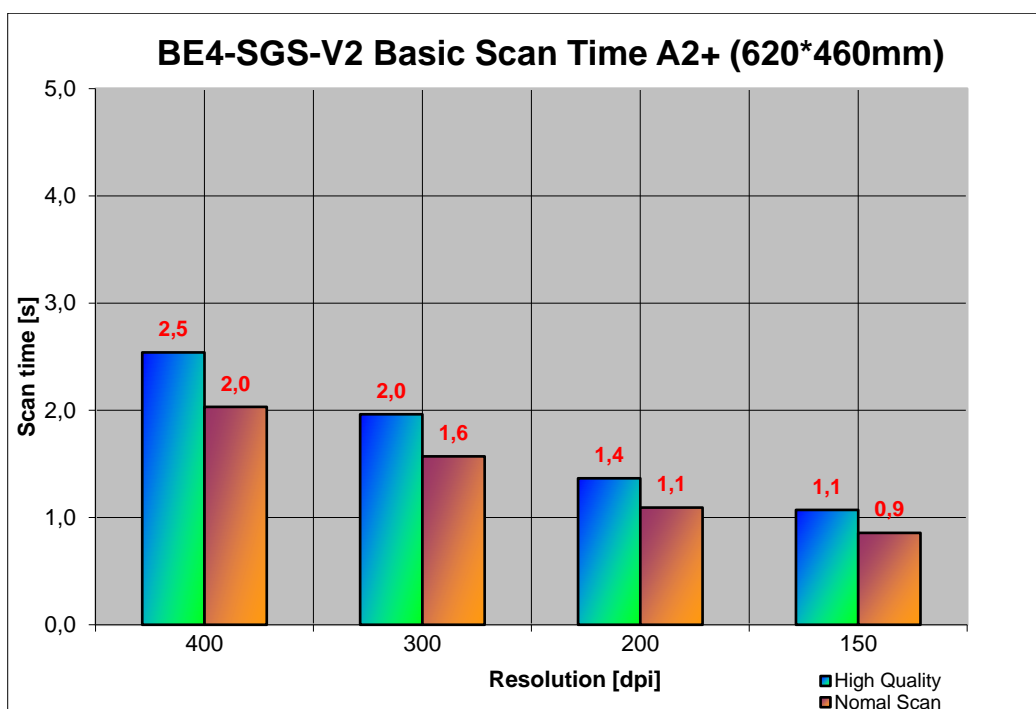

Bookeye 4 Basic

Scanning Speed

The scanning speed depends on the resolution alone. The Bookeye 4 scanner always scans in full color, even if bitonal image output is selected. This produces the best possible images.

The following table shows the scan speed depending on the resolution.

Optical System

Maximum scan area	460 x 620 mm (18 x 24.4 inches), 14% > DIN A2
Scanner resolution	400 x 400 dpi
Pixel dimension	9.3 x 9.3 µm
Minimum Document Size	100 x 100 mm (4 x 4 inches)
Camera	CCD camera, 45,000 pixels (22,500 Color, 22,500 B&W)
Grayscale digitization	16 bit
Scan modes	8 bit grayscale, bitonal, enhanced halftone
File Formats	Multipage PDF (PDF/A) and TIFF, JPEG, JPEG 2000, PNM, PNG, BMP, TIFF (Raw, G3, G4, LZW, JPEG), AutoCAD DWF, JBIG, DjVu, DICOM, PCX, Postscript, EPS, Raw data

Scanner

Voltage	24 V DC
Current	Max. 5 A

Power Consumption

Sleep	< 0.5 W
Standby	2.5 W
Ready to scan, monitor on	75 W
Scanning	130 W

Dimensions and Weight

Scanner outer dimensions (H x W x D)	780 x 670 x 670 mm (30.7 x 26.4 x 26.4 inches)
Scanner outer dimensions, book cradle opened (H x W x D)	780 x 765 x 670 mm (30.7 x 30.2 x 26.4 inches)
Weight of scanner	40.5 kg (90 lbs.)