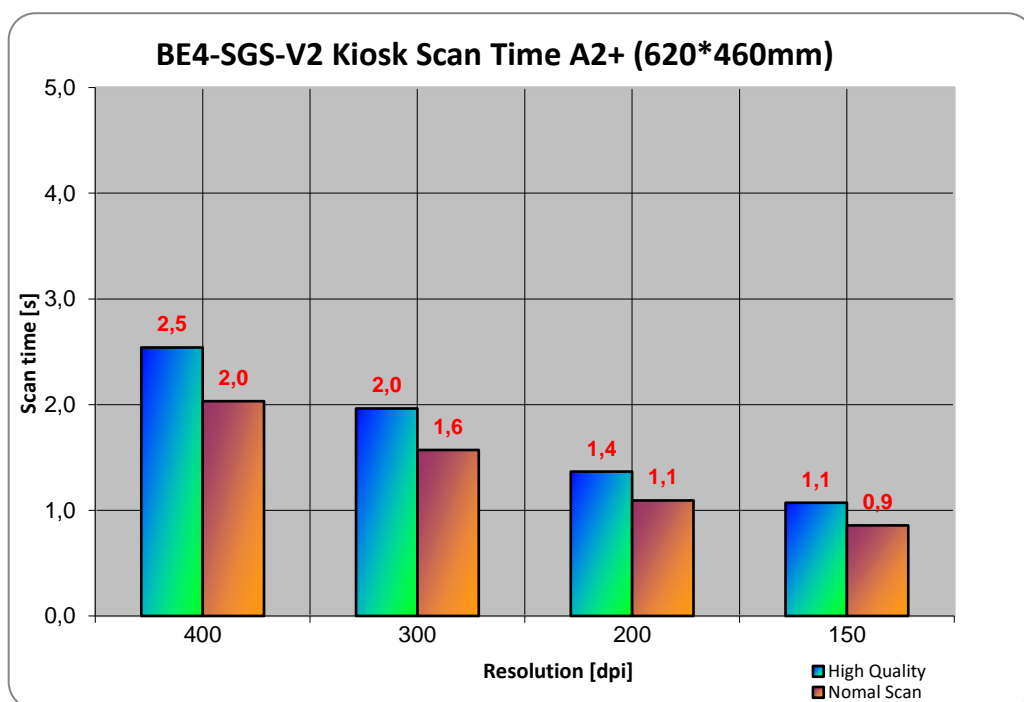

Bookeye® 4

Bookeye 4 V2 Kiosk

Scanning Speed

The scanning speed depends on the resolution alone. The Bookeye 4 scanner always scans in full color, even if bitonal image output is selected. This produces the best possible images. The following table shows the scan speed depending on the resolution.

Optical System

Maximum scan area	460 x 620 mm (18 x 24.4 inches), 14% > DIN A2
Scanner resolution	400 x 400 dpi
Pixel dimension	9.3 x 9.3 µm
Minimum document size	100 x 100 mm (4 x 4 inches)
Camera	CCD camera, 45,000 pixels (22,500 Color, 22,500 B&W)
Color depth	48 bit color 16 bit grayscale
Scan modes	24 bit color, 8 bit grayscale, bitonal, enhanced halftone
File Formats	Multipage PDF (PDF/A) and TIFF, JPEG, JPEG 2000, PNM, PNG, BMP, TIFF (Raw, G3, G4, LZW, JPEG), AutoCAD DWF, JBIG, DjVu, DICOM, PCX, Postscript, EPS, Raw data

External Power Supply

Voltage	100 – 240 V AC
Frequency	47 – 63 Hz
Inrush current	120 A max / 264 V AC
Efficiency	85 %
Operating temperature	5 ... +40 °C
Operating humidity	20 ... 80 % RH, non-condensing
ECO standard	CEC level VI

Scanner

Voltage	24 V DC
Current	Max. 5 A

Power Consumption

Sleep	< 0.5 W
Standby	2.5 W
Ready to scan, monitor on	75 W
Scanning	130 W

Dimensions and Weight

Scanner outer dimensions (H x W x D)	780 x 670 x 670 mm (30.7 x 26.4 x 26.4 inches)
Scanner outer dimensions, book cradle opened (H x W x D)	780 x 765 x 670 mm (30.7 x 30.2 x 26.4 inches)
Weight of scanner	40.5 kg (90 lbs.)