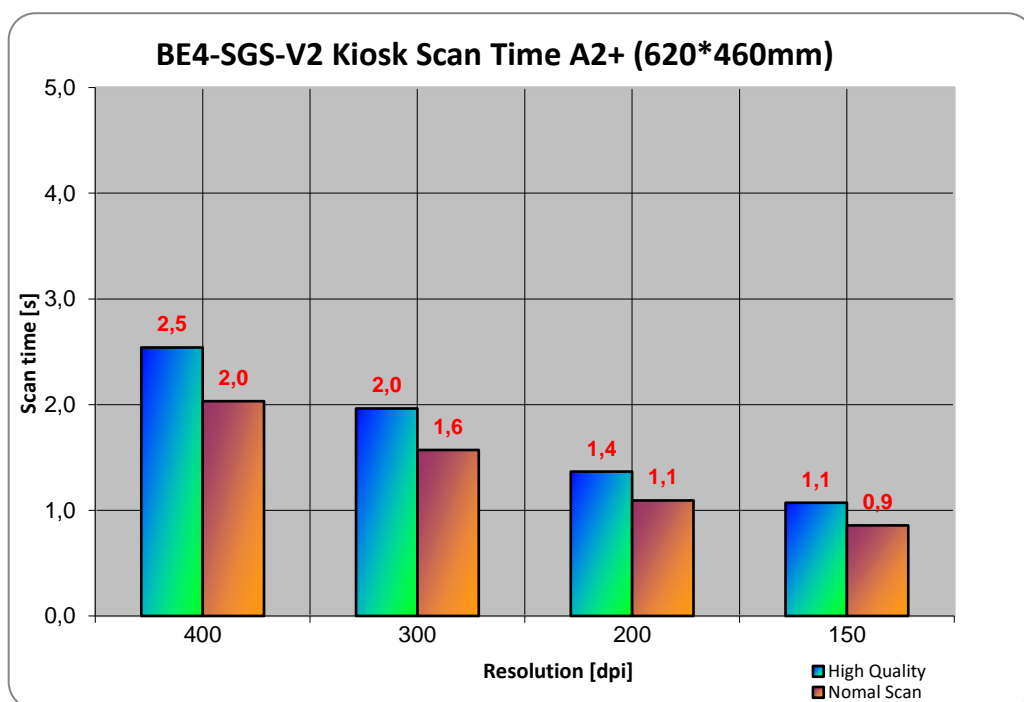

Bookeye® 4

Bookeye 4 V2 Kiosk

Scanning Speed

The scanning speed depends on the resolution alone. The Bookeye 4 scanner always scans in full color, even if bitonal image output is selected. This produces the best possible images. The following table shows the scan speed depending on the resolution.

Optical System

Maximum scan area	460 x 620 mm (18 x 24.4 inches), 14% > DIN A2
Scanner resolution	400 x 400 dpi
Pixel dimension	9.3 x 9.3 µm
Minimum document size	100 x 100 mm (4 x 4 inches)
Camera	CCD camera, 45,000 pixels (22,500 Color, 22,500 B&W)
Color depth	48 bit color 16 bit grayscale
Scan modes	24 bit color, 8 bit grayscale, bitonal, enhanced halftone
File Formats	Multipage PDF (PDF/A) and TIFF, JPEG, JPEG 2000, PNM, PNG, BMP, TIFF (Raw, G3, G4, LZW, JPEG), AutoCAD DWF, JBIG, DjVu, DICOM, PCX, Postscript, EPS, Raw data

External Power Supply

Voltage	100 – 240 V AC
Frequency	47 – 63 Hz
Inrush current	120 A max / 264 V AC
Efficiency	85 %
Operating temperature	5 ... +40 °C
Operating humidity	20 ... 80 % RH, non-condensing
ECO standard	CEC level V

Scanner

Voltage	24 V DC
Current	Max. 5 A

Power Consumption

Sleep	< 0.5 W
Standby	2.5 W
Ready to scan, monitor on	75 W
Scanning	130 W

Dimensions and Weight

Scanner outer dimensions (H x W x D)	780 x 670 x 670 mm (30.7 x 26.4 x 26.4 inches)
Scanner outer dimensions, book cradle opened (H x W x D)	780 x 765 x 670 mm (30.7 x 30.2 x 26.4 inches)
Weight of scanner	40.5 kg (90 lbs.)