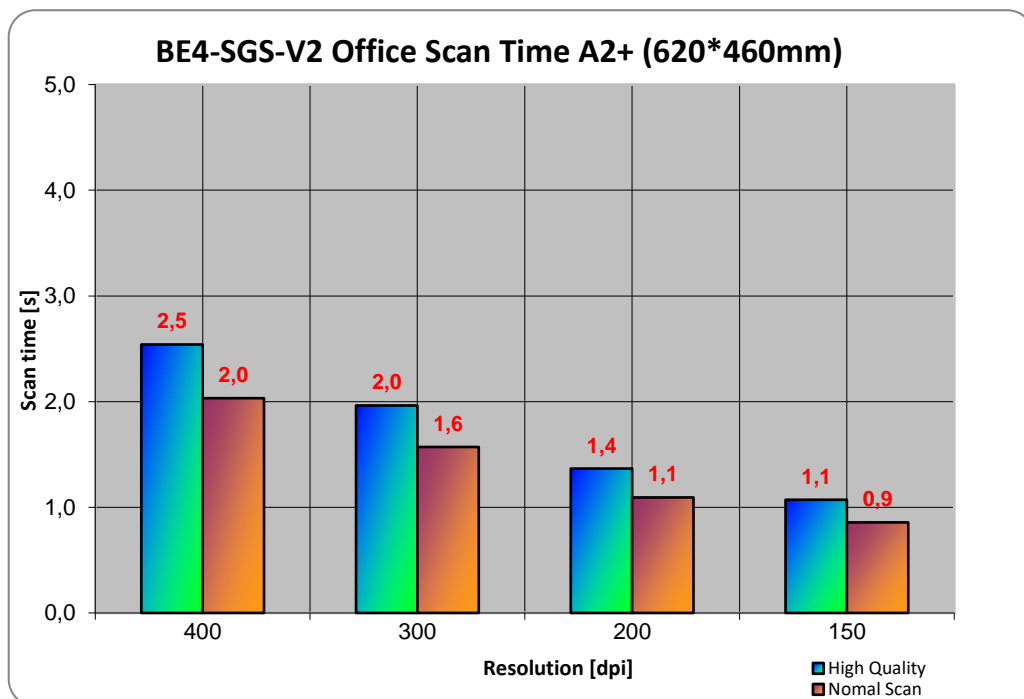

Bookeye® 4

Bookeye 4 V2 Office

Scanning Speed

The scanning speed depends on the resolution alone. The Bookeye 4 scanner always scans in full color, even if bitonal image output is selected. This produces the best possible images. The following table shows the scan speed depending on the resolution.

Optical System

Maximum scan area	460 x 620 mm (18 x 24.4 inches), 14% > DIN A2
Scanner resolution	400 x 400 dpi
Sensor resolution	400 dpi
Pixel dimension	9.3 x 9.3 µm
Minimum document size	100 x 100 mm (4 x 4 inches)
Camera	CCD camera, 45,000 pixels (22,500 Color, 22,500 B&W)
Color depth	48 bit color 16 bit grayscale
Scan modes	24 bit color, 8 bit grayscale, bitonal, enhanced halftone
File Formats	Multipage PDF (PDF/A) and TIFF, JPEG, JPEG 2000, PNM, PNG, BMP, TIFF (Raw, G3, G4, LZW, JPEG), AutoCAD DWF, JBIG, DjVu, DICOM, PCX, Postscript, EPS, Raw data

External Power Supply

Voltage	100 – 240 V AC
Frequency	47 – 63 Hz
Inrush current	120 A max / 264 V AC
Efficiency	85 %
Operating temperature	0 ... +65 °C
Operating humidity	20 ... 80 % RH, non-condensing
ECO standard	CEC level V

Scanner

Voltage	24 V DC
Current	Max. 5 A

Power Consumption

Sleep	< 0.5 W
Standby	2.5 W
Ready to scan, monitor on	75 W
Scanning	130 W

Dimensions and Weight

Scanner outer dimensions (H x W x D)	780 x 670 x 670 mm (30.7 x 26.4 x 26.4 inches)
Scanner outer dimensions, book cradle opened (H x W x D)	780 x 765 x 670 mm (30.7 x 30.2 x 26.4 inches)
Weight of scanner	40.5 kg (90 lbs.)