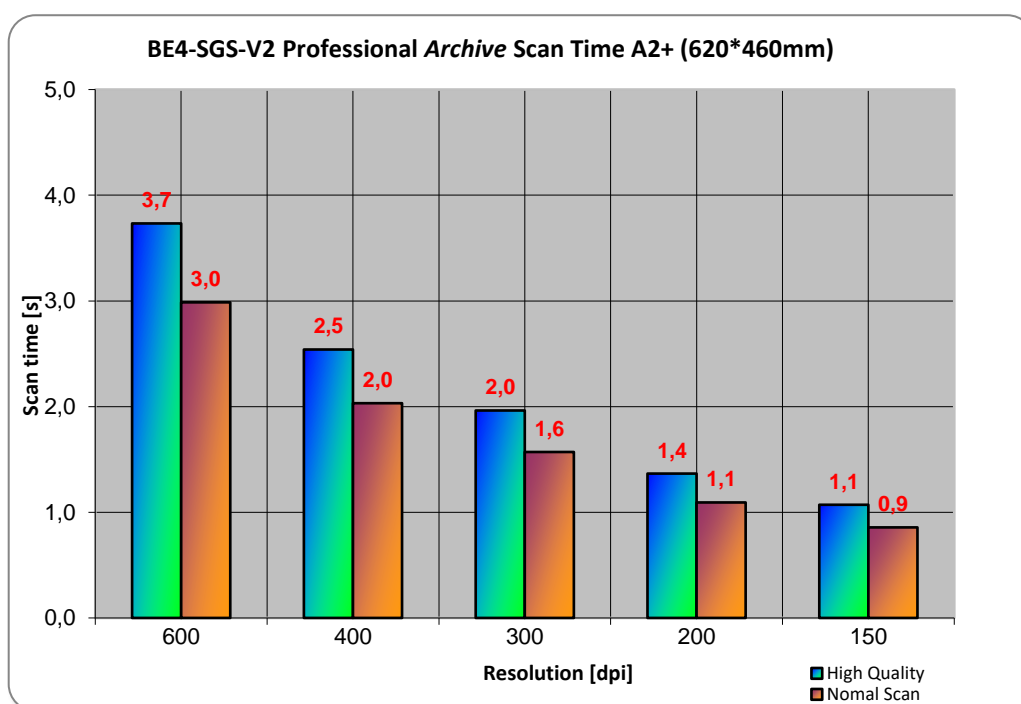

Bookeye® 4

Bookeye 4 V2 Professional Archive

Scanning Speed

The scanning speed depends on the resolution alone. The Bookeye 4 scanner always scans in full color, even if bitonal image output is selected. This produces the best possible images. The following table shows the scan speed depending on the resolution.

Optical System

Maximum scan area	460 x 620 mm (18 x 24.4 inches), 14% > DIN A2
Scanner resolution	600 x 600 dpi
Pixel dimension	9.3 x 9.3 µm
Minimum document size	100 x 100 mm (4 x 4 inches)
Camera	CCD camera, 45,000 pixels (22,500 Color, 22,500 B&W)
Color depth	48 bit color 16 bit grayscale
Scan modes	24 bit color, 8 bit grayscale, bitonal, enhanced halftone
File Formats	Multipage PDF (PDF/A) and TIFF, JPEG, JPEG 2000, PNM, PNG, BMP, TIFF (Raw, G3, G4, LZW, JPEG), AutoCAD DWF, JBIG, DjVu, DICOM, PCX, Postscript, EPS, Raw data

Scanner

Voltage	24 V DC
Current	Max. 5 A

Power Consumption

Sleep	< 0.5 W
Standby	2.5 W
Ready to scan, monitor on	75 W
Scanning	130 W

Dimensions and Weight

Scanner outer dimensions (H x W x D)	780 x 670 x 740 mm (30.7 x 26.4 x 29.1 inches)
Scanner outer dimensions, book cradle opened	780 x 765 x 740 mm (H x W x D) 30.7 x 30.2 x 29.1 inch
Weight of scanner	52.5 kg (116 lbs.)