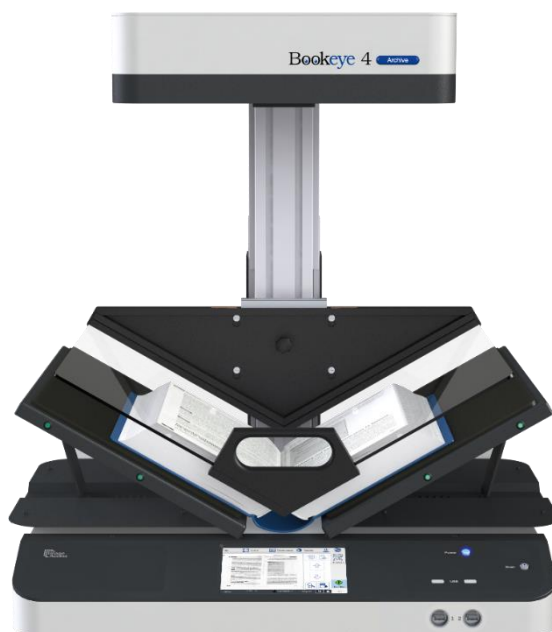

Bookeye® 4

Bookeye 4 V2 Professional Archive

Scanning Speed

The scanning speed depends on the resolution alone. The Bookeye 4 scanner always scans in full color, even if bitonal image output is selected. This produces the best possible images. The following table shows the scan speed depending on the resolution.

Optical System

Maximum scan area	460 x 620 mm (18 x 24.4 inches), 14% > DIN A2
Scanner resolution	600 x 600 dpi
Pixel dimension	9.3 x 9.3 µm
Minimum document size	100 x 100 mm (4 x 4 inches)
Camera	CCD camera, 45,000 pixels (22,500 Color, 22,500 B&W)
Color depth	48 bit color 16 bit grayscale
Scan modes	24 bit color, 8 bit grayscale, bitonal, enhanced halftone
File Formats	Multipage PDF (PDF/A) and TIFF, JPEG, JPEG 2000, PNM, PNG, BMP, TIFF (Raw, G3, G4, LZW, JPEG), AutoCAD DWF, JBIG, DjVu, DICOM, PCX, Postscript, EPS, Raw data

Scanner

Voltage	24 V DC
Current	Max. 5 A

Power Consumption

Sleep	< 0.5 W
Standby	2.5 W
Ready to scan, monitor on	75 W
Scanning	130 W

Dimensions and Weight

Scanner outer dimensions (H x W x D)	780 x 670 x 740 mm (30.7 x 26.4 x 29.1 inches)
Scanner outer dimensions, book cradle opened	780 x 765 x 740 mm (H x W x D) 30.7 x 30.2 x 29.1 inch
Weight of scanner	52.5 kg (116 lbs.)