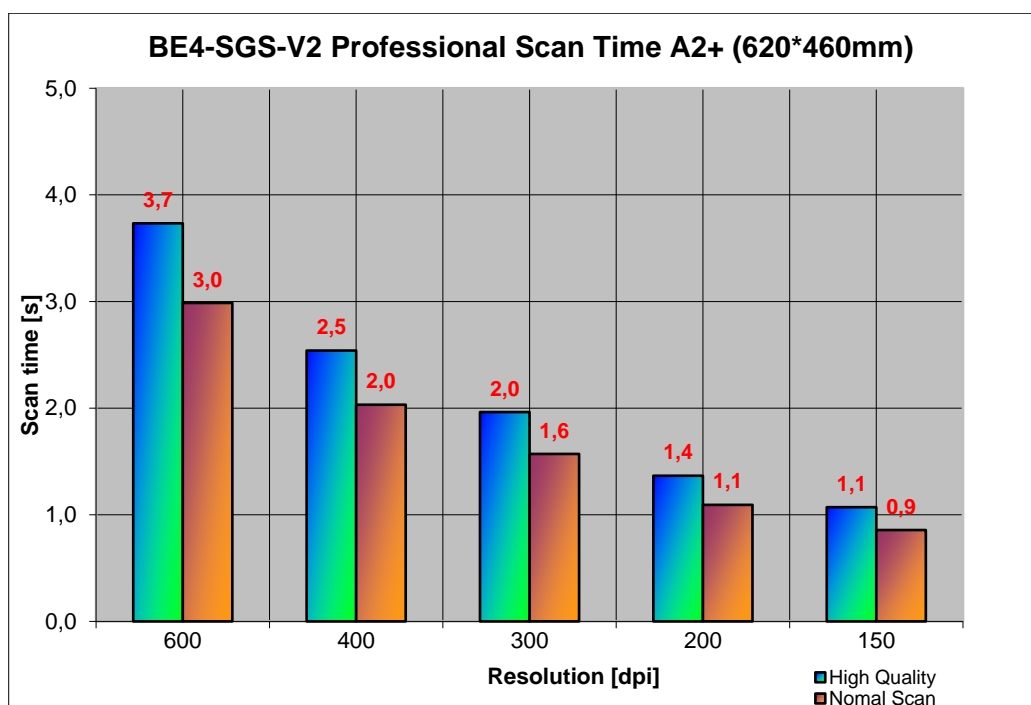

Bookeye 4 Professional

Scanning Speed

The scanning speed depends on the resolution alone. The Bookeye 4 scanner always scans in full color, even if bitonal image output is selected. This produces the best possible images.

The following table shows the scan speed depending on the resolution.

Optical System

Maximum scan area	460 x 620 mm (18 x 24.4 inches), 14% > DIN A2
Scanner resolution	600 x 600 dpi
Pixel dimension	9.3 x 9.3 µm
Minimum document size	100 x 100 mm (4 x 4 inches)
Camera	CCD camera, 45,000 pixels (22,500 Color, 22,500 B&W)
Grayscale digitization	16 bit
Color digitization	48 bit
Scan modes	24 bit color, 8 bit grayscale, bitonal, enhanced halftone
File Formats	Multipage PDF (PDF/A) and TIFF, JPEG, JPEG 2000, PNM, PNG, BMP, TIFF (Raw, G3, G4, LZW, JPEG), AutoCAD DWF, JBIG, DjVu, DICOM, PCX, Postscript, EPS, Raw data

Scanner

Voltage	24 V DC
Current	Max. 5 A

Power Consumption

Sleep	< 0.5 W
Standby	2.5 W
Ready to scan, monitor on	75 W
Scanning	130 W

Dimensions and Weight

Scanner outer dimensions (H x W x D)	780 x 670 x 670 mm (30.7 x 26.4 x 26.4 inches)
Scanner outer dimensions, book cradle opened (H x W x D)	780 x 765 x 670 mm (30.7 x 30.2 x 26.4 inches)
Weight of scanner	40.5 kg (90 lbs.)