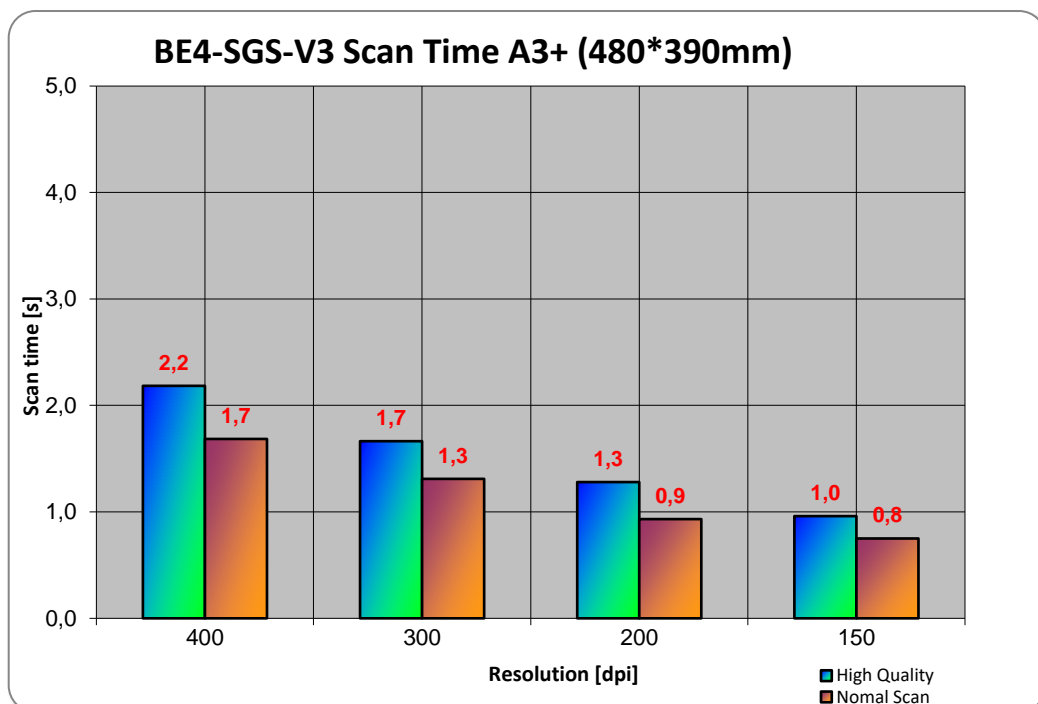

Bookeye® 4

Bookeye 4V3 Kiosk

Scanning Speed

The scanning speed depends on the resolution alone. The Bookeye 4 scanner always scans in full color, even if bitonal image output is selected. This produces the best possible images. The following graphic shows the scan speed depending on the resolution.

Optical System

Maximum scan area	390 x 480 mm (15.3 x 18.9 inches), 50% > DIN A3
Scanner resolution	400 x 400 dpi (optionally 600 x 600 dpi)
Pixel dimension	9.3 x 9.3 µm
Minimum document size	100 x 100 mm (4 x 4 inches)
Camera	CCD camera 45,000 pixels (22,500 Color, 22,500 B&W)
Color depth	48 bit color 16 bit grayscale
Scan modes	24 bit color, 8 bit grayscale, bitonal, enhanced halftone
File Formats	Multipage PDF (PDF/A) and TIFF, JPEG, JPEG 2000, PNM, PNG, BMP, TIFF (Raw, G3, G4, LZW, JPEG), AutoCAD DWF, JBIG, DjVu, DICOM, PCX, Postscript, EPS, Raw data

Scanner

Voltage	24 V DC
Current	Max. 5 A

Power Consumption

Sleep	< 0.5 W
Standby	2.5 W
Ready to scan, monitor on	75 W
Scanning	130 W

Dimensions and Weight

Scanner outer dimensions (H x W x D)	780 x 500 x 580 mm (31 x 19.7 x 22.9 inches)
Scanner outer dimensions, book cradle opened (H x W x D)	780 x 595 x 580 mm (31 x 23.4 x 22.9 inches)
Weight of scanner	31 kg (68 lbs.)