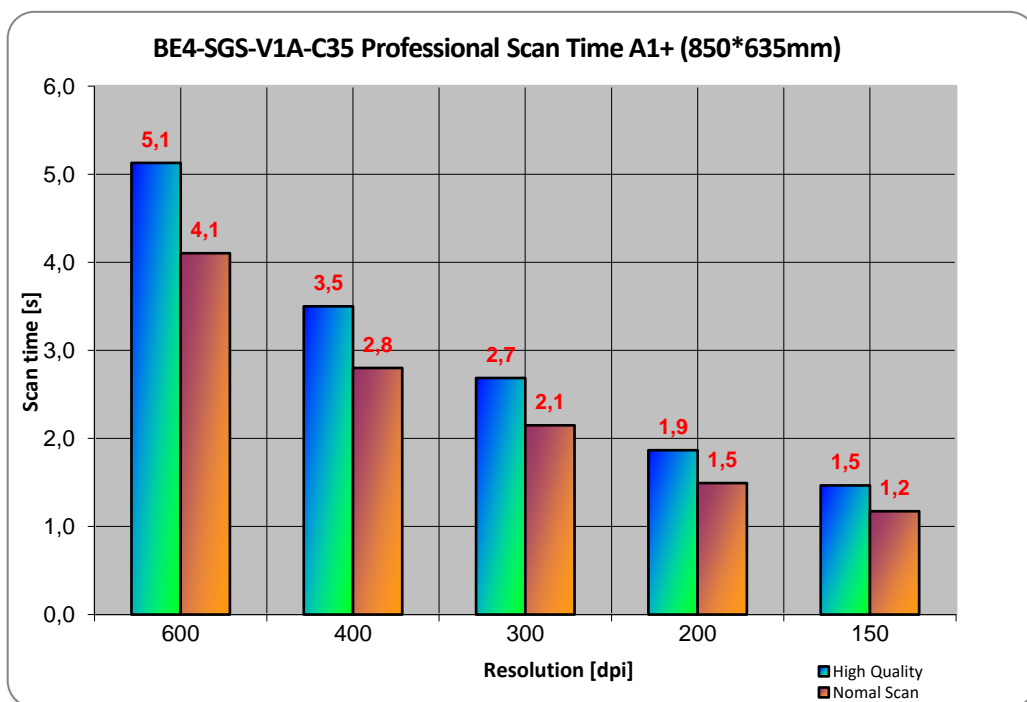

### Scanning Speed

The scanning speed depends on the resolution alone. The Bookeye 4 scanner always scans in full color, even if bitonal image output is selected. This produces the best possible images. The following table shows the scan speed depending on the resolution.

## Optical System

Maximum scan area	635 x 850 mm (25 x 33.5 inches) 8% > DIN A1
Scanner resolution	600 x 600 dpi
Pixel dimension	9.3 x 9.3 µm
Minimum document size	100 x 100 mm (4 x 4 inches)
Camera	CCD camera, 45,000 pixels (22,500 Color, 22,500 B&W)
Color depth	48 bit color 16 bit grayscale
Scan modes	24 bit color, 8 bit grayscale, bitonal, enhanced halftone
File Formats	Multipage PDF (PDF/A) and TIFF, JPEG, JPEG 2000, PNM, PNG, BMP, TIFF (Raw, G3, G4, LZW, JPEG), AutoCAD DWF, JBIG, DjVu, DICOM, PCX, Postscript, EPS, Raw data and more