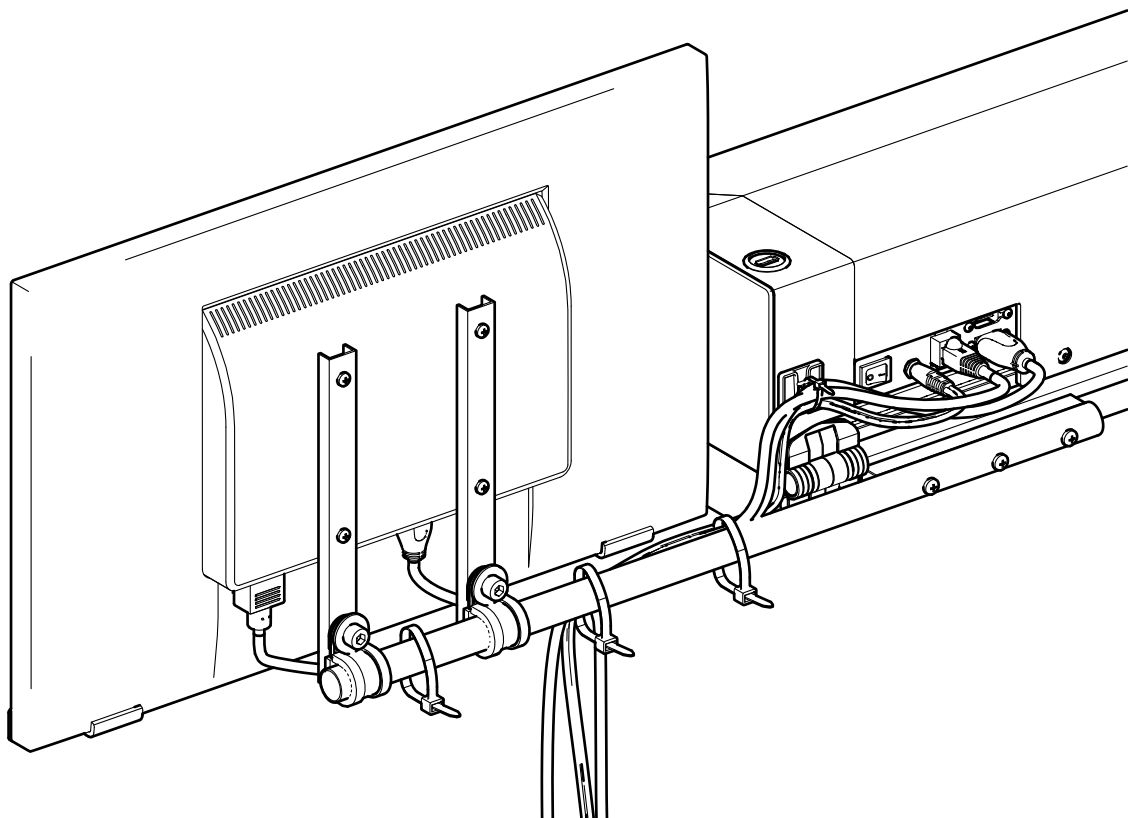

Assembly Instructions

Montageanleitung

WT-TOUCH21

WideTEK 21" touchscreen with arm for scanner

1x

1x

1x

1x